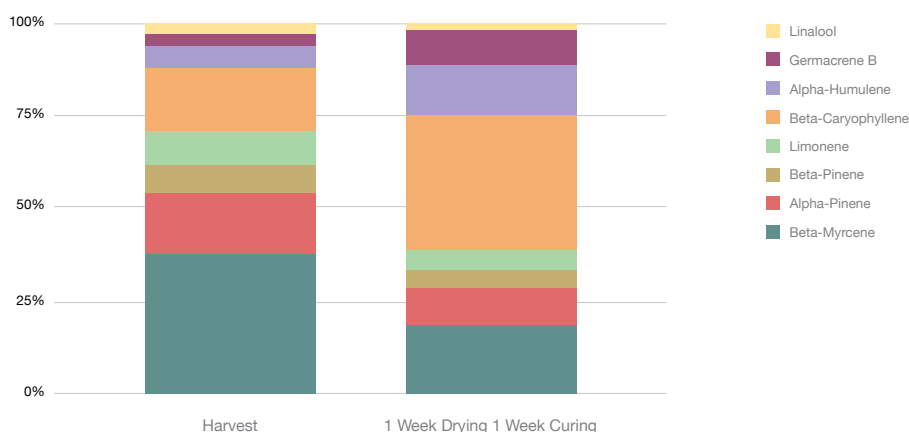

L I V E L I N E

An Eybna Product

From dry flowers to fresh resin profiles

TERPENES GO LIVE FOR THE FIRST TIME

The Live Line™ captures **cannabis at its prime**.

Just before harvesting, the cannabis aromatic peak point of the untouched terpene profile expresses a vibrant side of the cannabis plant in its pure and most pungent, desirable form.

A sensory journey to the original flavors of cannabis.

Rare flavors with a different story

While still rooted, the untouched terpene profiles hold prestigious notes characterized with fresh ripe cannabis flowers. As cannabis production traditionally involved drying and curing, these atypical, gourmet flavors are lost. A fine combination of science and art, was the key to tell a story of these rare cannabis flavors that is yet to be told.

Eybna's Headspace Technology

Volatile compounds of the living flowers are captured using in-vivo floral Headspace Technology for a direct collection and measurement. Analyzed via specialized analytical equipment, the terpene content is monitored throughout the cannabis plant life cycle. Revealing the great difference between the cured and live plant profiles.

Terpene Change Pre And Post Harvest

Cherry Kush

A cross breed of the classic Purple Afghani and OG Kush, holding a terpene profile dominant on the piney and earthy notes, with a sweet cherry background and fresh stinky notes.